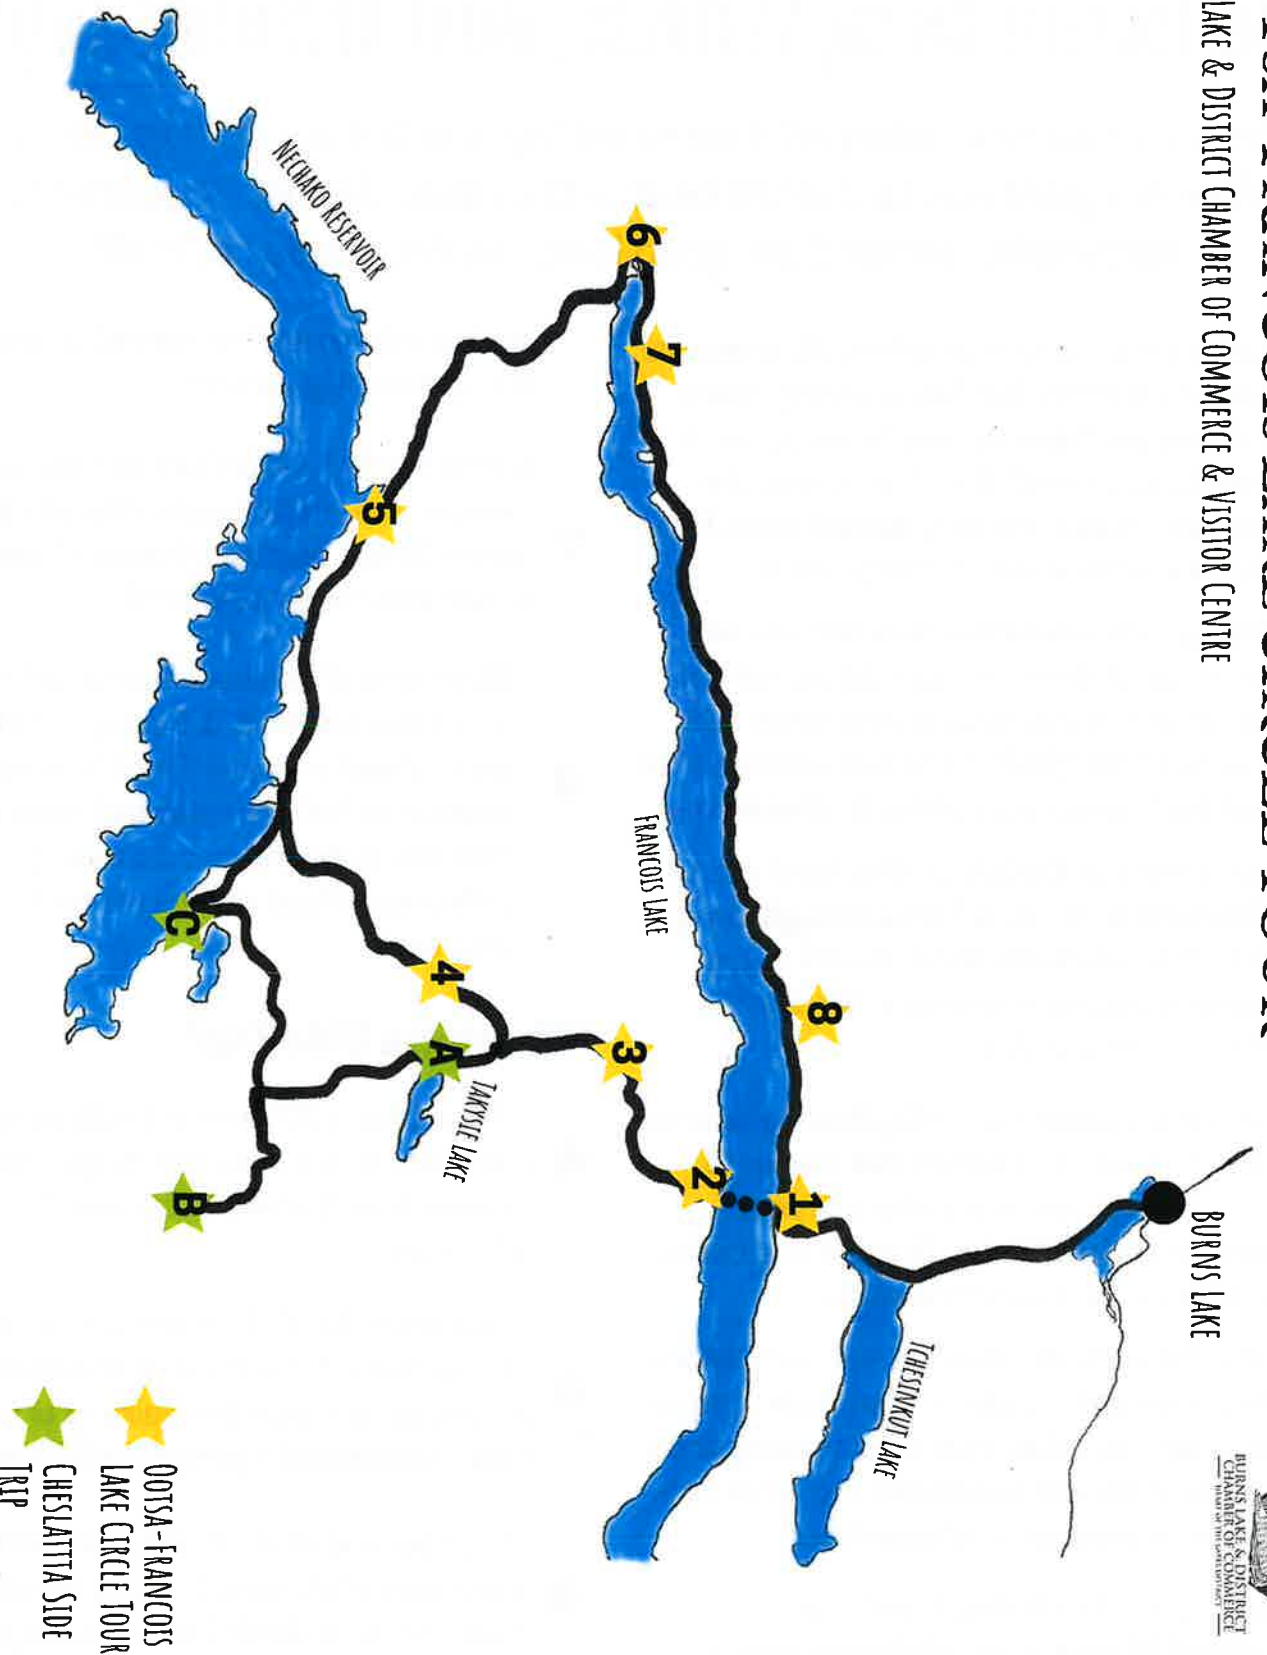

OOTSA-FRANCOIS LAKE CIRCLE TOUR

BURNS LAKE & DISTRICT CHAMBER OF COMMERCE & VISITOR CENTRE

*Please exercise caution while travelling in remote locations and along forest service roads. Always be prepared with a detailed map, water, food, and fuel, as cell service is minimal. Remember, loaded logging trucks have the right of way.